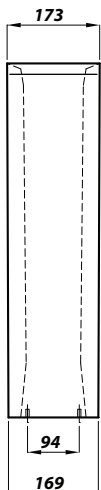

## ATLAS FULL PEDESTAL

<b>Product Code</b>	<b>ASWHPE</b>
<b>Weight (Kg)</b>	8.93kg
<b>Material</b>	Vitreous China
<b>Suitable Basins</b>	ASPRO45/50/55

### Description:

Atlas Pedestal White has been created for business professionals who demand value-for-money without quality compromise. This full height pedestal brings a modern look and feel to your bathroom while hiding the basin trap and pipes. This pedestal is for use with the 450mm 500mm and 550mm Atlas basins.