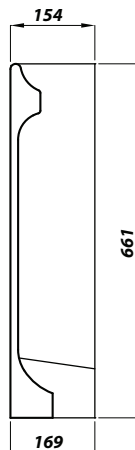

## ATLAS FULL PEDESTAL

<b>Product Code</b>	<b>ASWHPE</b>
<b>Weight (Kg)</b>	8.93kg
<b>Material</b>	Vitreous China
<b>Suitable Basins</b>	ASPRO45/50/55

### Description:

Atlas Pedestal White has been created for business professionals who demand value-for-money without quality compromise. This full height pedestal brings a modern look and feel to your bathroom while hiding the basin trap and pipes. This pedestal is for use with the 450mm 500mm and 550mm Atlas basins.

All dimensions are approximate and subject to normal ceramic variation. Although every effort is made not to change the above product specification, Lecico reserve the right to do so without prior notification if necessary. \*Against manufacturers defects. Full information on guarantees available upon request.