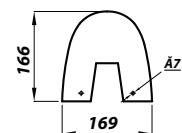

## ATLAS FULL PEDESTAL

<b>Product Code</b>	<b>ASWHPE</b>
<b>Weight (Kg)</b>	8.93kg
<b>Material</b>	Vitreous China
<b>Suitable Basins</b>	ASPRO45/50/55

### Description:

Atlas Pedestal White has been created for business professionals who demand value-for-money without quality compromise. This full height pedestal brings a modern look and feel to your bathroom while hiding the basin trap and pipes. This pedestal is for use with the 450mm 500mm and 550mm Atlas basins.